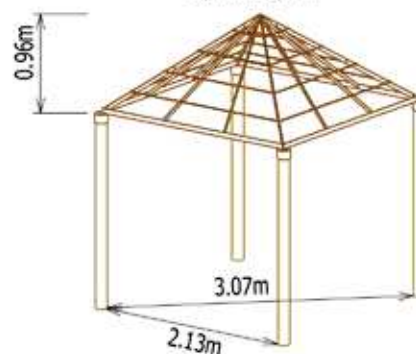

Carbet 3,00 x 3,00m :

Surface = 6,25 m²