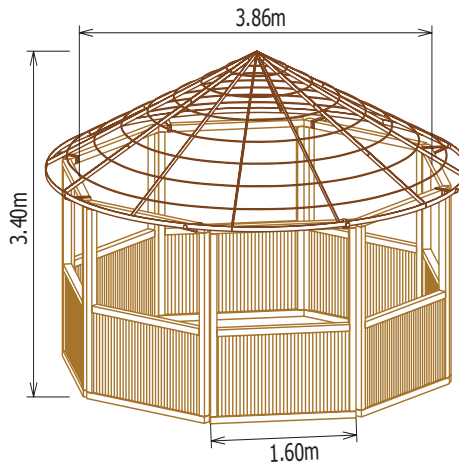

Dimensions intérieures des TIKI HUTS

Tiki Hut Ø 2,00m

Surface int. = 1 m²

Tiki Hut Ø 2,80m

Surface int. = 2,40 m²

Tiki Hut Ø 3,30m

Surface int. = 4,60 m²

Tiki Hut Ø 4,00m

Surface int. = 6,00 m²

Tiki Hut Ø 4,00m

Surface int. = 7,50 m²

Tiki Hut Ø 5,00m

Surface int. = 11,70 m²

Tiki Hut Ø 5,00m

Surface int. = 10,90 m²

Tiki Hut Ø 6,50m