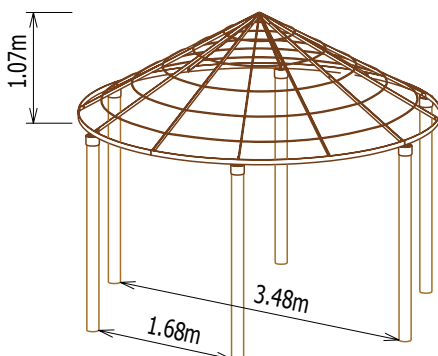

Dimensions intérieures des savannalodges (entre poteaux)

Savannalodge Ø 2,80m :

Surface = 6 m²

Savannalodge Ø 5,00m :

Surface int. = 19,5 m²

Savannalodge Ø 3,30m :

Surface = 8,5 m²

Savannalodge Ø 6,50m :

Surface = 33 m²

Savannalodge Ø 4,00m (4 poteaux) :

Surface = 12,5 m²

Savannalodge Ø 8,00m :

Surface = 50 m²

Savannalodge Ø 4,00m (6 poteaux) :

Surface = 12,5 m²

Savannalodge 2,30x3,50m : Version 2 mâts centraux

Surface = 7 m²

Savannalodge 4,00x6,00m :

Surface = 20,5 m²

Savannalodge 2,30x3,50m : Version 4 mâts latéraux

Surface = 8 m²

Savannalodge 5,00x7,00m :

Surface = 29,5 m²

Savannalodge 2,80x4,50m :