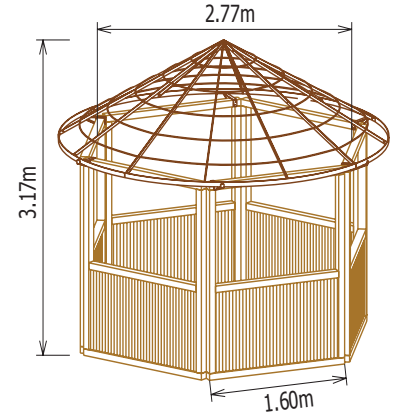

Dimensions intérieures des TIKI HUTS

Tiki Hut Ø 2,00m

Surface int. = 1 m²

Tiki Hut Ø 2,80m

Surface int. = 2,40 m²

Tiki Hut Ø 3,30m

Surface int. = 4,60 m²

Tiki Hut Ø 4,00m

Surface int. = 6,00 m²

Tiki Hut Ø 4,00m

Surface int. = 7,50 m²

Tiki Hut Ø 5,00m

Surface int. = 11,70 m²

Tiki Hut Ø 5,00m

Surface int. = 10,90 m²

Tiki Hut Ø 6,50m