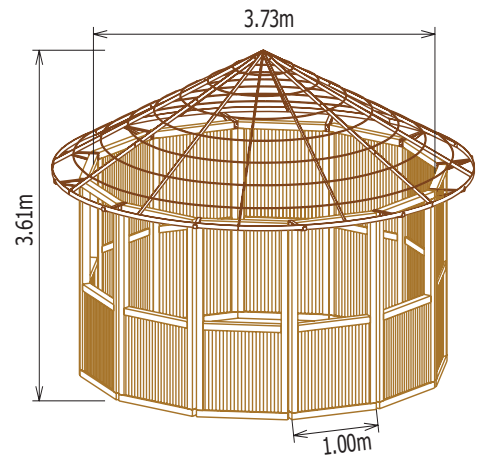

Dimensions intérieures des TIKI HUTS

Tiki Hut Ø 2,00m

Surface int. = 1 m²

Tiki Hut Ø 2,80m

Surface int. = 2,40 m²

Tiki Hut Ø 3,30m

Surface int. = 4,60 m²

Tiki Hut Ø 4,00m

Surface int. = 6,00 m²

Tiki Hut Ø 4,00m

Surface int. = 7,50 m²

Tiki Hut Ø 5,00m

Surface int. = 11,70 m²

Tiki Hut Ø 5,00m

Surface int. = 10,90 m²

Tiki Hut Ø 6,50m