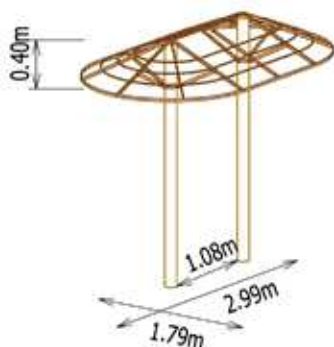

Dimensions intérieures des savannalodges (entre poteaux)

Savannalodge Ø 2,80m :

Surface = 6 m²

Savannalodge Ø 5,00m :

Surface int. = 19,5 m²

Savannalodge Ø 3,30m :

Surface = 8,5 m²

Savannalodge Ø 6,50m :

Surface = 33 m²

Savannalodge Ø 4,00m (4 poteaux) :

Surface = 12,5 m²

Savannalodge Ø 8,00m :

Surface = 50 m²

Savannalodge Ø 4,00m (6 poteaux) :

Surface = 12,5 m²

Savannalodge 2,30x3,50m : Version 2 mâts centraux

Surface = 7 m²

Savannalodge 4,00x6,00m :

Surface = 20,5 m²

Savannalodge 2,30x3,50m : Version 4 mâts latéraux

Surface = 8 m²

Savannalodge 5,00x7,00m :

Surface = 29,5 m²

Savannalodge 2,80x4,50m :