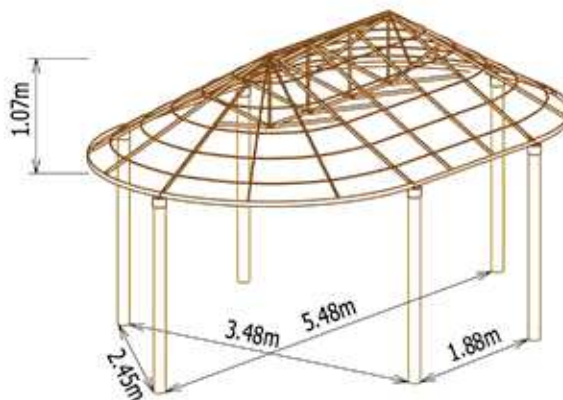

Savannalodge 4,00x6,00m :

Savannalodge 5,00x7,00m :

Surface = 20,5 m²

Savannalodge 2,30x3,50m : Version 4 mâts latéraux