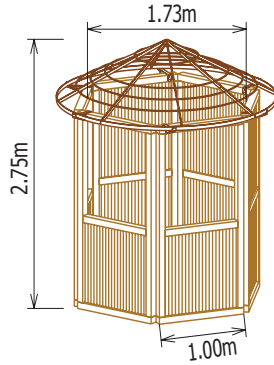

Dimensions intérieures des TIKI HUTS

Tiki Hut Ø 2,00m

Surface int. = 1 m²

Tiki Hut Ø 2,80m

Surface int. = 2,40 m²

Tiki Hut Ø 3,30m

Surface int. = 4,60 m²

Tiki Hut Ø 4,00m

Surface int. = 6,00 m²

Tiki Hut Ø 4,00m

Surface int. = 7,50 m²

Tiki Hut Ø 5,00m

Surface int. = 11,70 m²

Tiki Hut Ø 5,00m

Surface int. = 10,90 m²

Tiki Hut Ø 6,50m