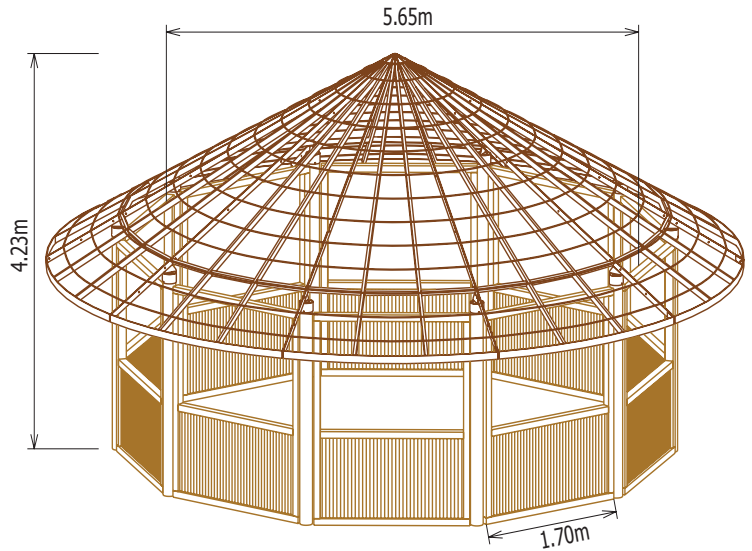

Surface int. = 25,00 m²