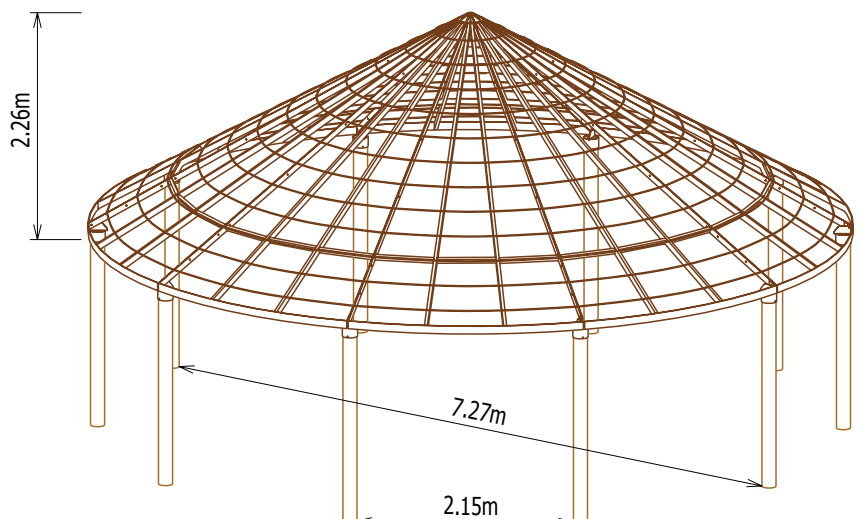

Dimensions intérieures des savannalodges (entre poteaux)

Savannalodge Ø 2,80m :

Surface = 6 m²

Savannalodge Ø 5,00m :

Surface int. = 19,5 m²

Savannalodge Ø 3,30m :

Surface = 8,5 m²

Savannalodge Ø 6,50m :

Surface = 33 m²

Savannalodge Ø 4,00m (4 poteaux) :

Surface = 12,5 m²

Savannalodge Ø 8,00m :

Surface = 50 m²

Savannalodge Ø 4,00m (6 poteaux) :

Surface = 12,5 m²

Savannalodge 2,30x3,50m : Version 2 mâts centraux

Surface = 7 m²

Savannalodge 4,00x6,00m :

Surface = 20,5 m²

Savannalodge 2,30x3,50m : Version 4 mâts latéraux

Surface = 8 m²

Savannalodge 5,00x7,00m :

Surface = 29,5 m²

Savannalodge 2,80x4,50m :