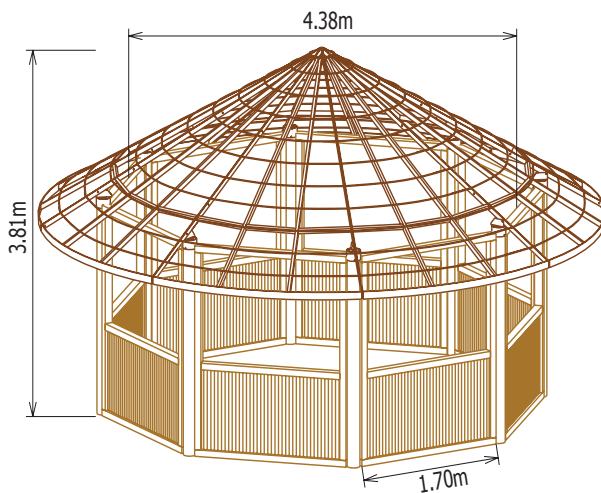

Surface int. = 13,40 m²