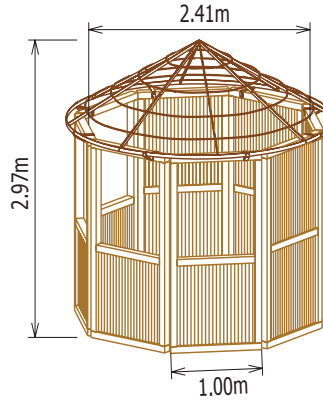

Dimensions intérieures des TIKI HUTS

Tiki Hut Ø 2,00m

Surface int. = 1 m²

Tiki Hut Ø 2,80m

Surface int. = 2,40 m²

Tiki Hut Ø 3,30m

Surface int. = 4,60 m²

Tiki Hut Ø 4,00m

Surface int. = 6,00 m²

Tiki Hut Ø 4,00m

Surface int. = 7,50 m²

Tiki Hut Ø 5,00m

Surface int. = 11,70 m²

Tiki Hut Ø 5,00m

Surface int. = 10,90 m²

Tiki Hut Ø 6,50m