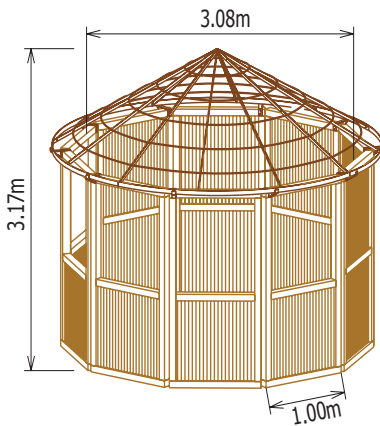

Dimensions intérieures des TIKI HUTS

Tiki Hut Ø 2,00m

Surface int. = 1 m²

Tiki Hut Ø 2,80m

Surface int. = 2,40 m²

Tiki Hut Ø 3,30m

Surface int. = 4,60 m²

Tiki Hut Ø 4,00m

Surface int. = 6,00 m²

Tiki Hut Ø 4,00m

Surface int. = 7,50 m²

Tiki Hut Ø 5,00m

Surface int. = 11,70 m²

Tiki Hut Ø 5,00m

Surface int. = 10,90 m²

Tiki Hut Ø 6,50m